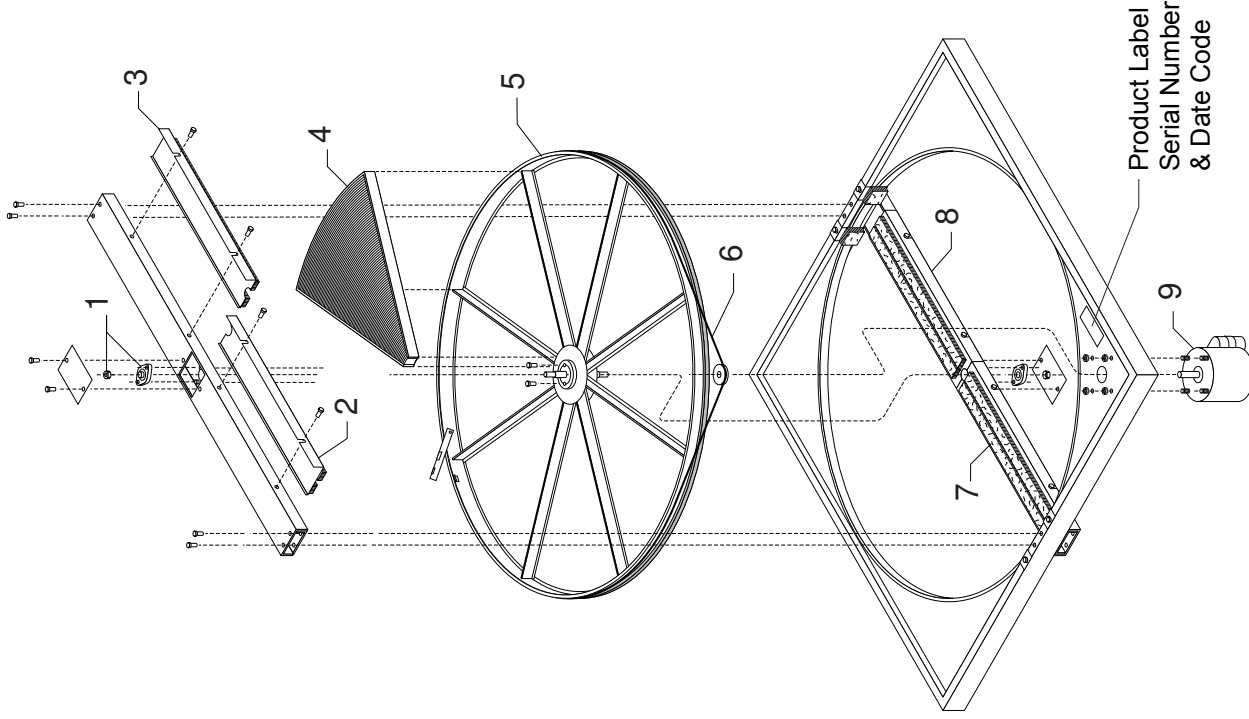

MODELS ERV-5245 ERV-5290 & ERM-5245

IPB061

072007

ITEM	DESCRIPTION	AIRXCHANGE PART NO.
1	Bearing Kit	181715
2	Diameter Seal, Pulley Side	181724
3	Diameter Seal, Pulley Side	181725
4	Segment, Desiccant	181745
4	Segment, Sensible	181747
5	Stainless Steel Wheel Assy.	185241
6	Drive Belt/Pulley Kit (2) 3/16 to 1 "3L" & 3 x 1/2" Bore Pulley	181769C
7	Diameter Seal, Motor Side	181725
8	Diameter Seal, Motor Side	181724
9	Motor 825 RPM, 208- 230V	18520009C

NOTE: ALL OTHER INTERNAL COMPONENTS INCLUDING THOSE ITEMS BELOW ARE AVAILABLE FROM LOCAL HVAC OR ELECTRICAL SUPPLY WHOLESALERS

COMMON REPLACEMENT ITEMS	ERV-5245	ERV-5290
Intake Hood Metal Mesh Filter	(4) 16 X 20 X 2	(5) 20 x 25 x 2
Outdoor Air Filter 2" Pleated	(3) 16 X 25 X 2	(10) 16 x 25 x 2